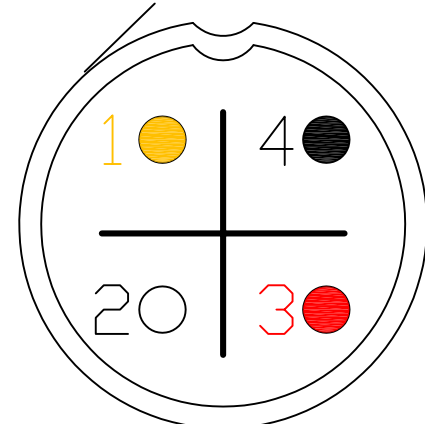

Test for continuity
 Test for shorts.
 Test for proper wire
 position in plug.

BACK

1 - Yellow 4 - Black
 2 - (empty) 3 - Red

SEE BILL OF MATERIALS (BOM) FOR ITEM # REFERENCES

SCALE: 4:1			DATE	 INTERNATIONAL SPORTS TIMING
TOLERANCE: +/- 0.0 UNLESS NOTED		1	REVISIONS	
UNITS: INCHES		KSM	BY	PROJECT: SwimStart DATE: 09/29/2005
				SHEET 1 OF 1 DRAWING NO. Microphone-Cbl