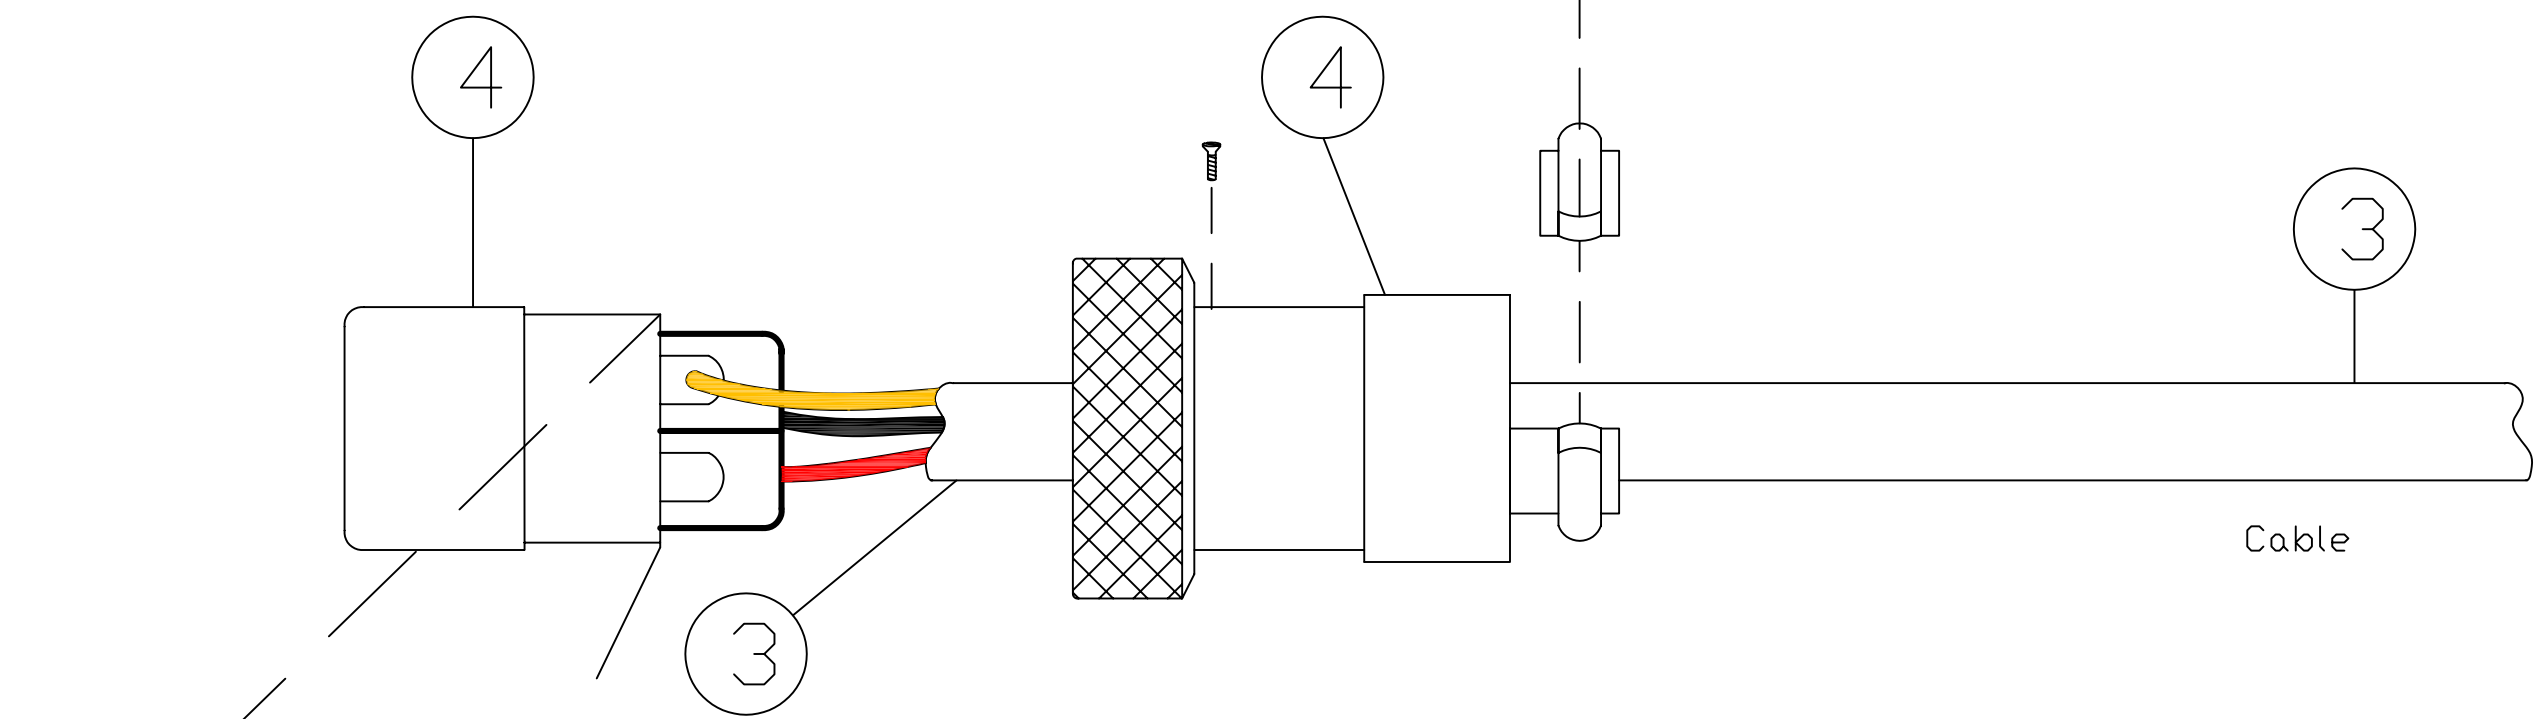

Test for continuity
 Test for shorts.
 Test for proper wire
 position in plug.

BACK

1 - Yellow 4 - Black
 2 - (empty) 3 - Red

SEE BILL OF MATERIALS (BOM) FOR ITEM # REFERENCES

SCALE: 4:1			DATE	 INTERNATIONAL SPORTS TIMING
TOLERANCE: +/- 0.0 UNLESS NOTED		1	REVISIONS	
UNITS: INCHES		KSM	BY	PROJECT: SwimStart DATE: 09/29/2005
				SHEET 1 OF 1 DRAWING NO. Microphone-Cbl