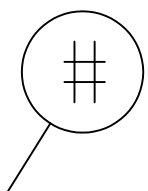

Test for continuity
 Test for shorts.
 Test for proper wire
 position in plug.

BACK

1 - Yellow 4 - Black
 2 - (empty) 3 - Red

SEE BILL OF MATERIALS (BOM) FOR ITEM # REFERENCES

SCALE: 4:1			DATE	 INTERNATIONAL SPORTS TIMING
TOLERANCE: +/- 0.0 UNLESS NOTED		1	REVISIONS	
UNITS: INCHES		KSM	BY	PROJECT: SwimStart DATE: 09/29/2005
				SHEET 1 OF 1 DRAWING NO. Microphone-Cbl