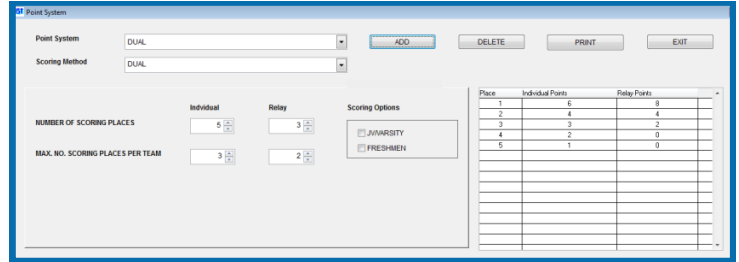

Primary: START 1 2 3 4 5 6 7 8

Backup: START 1 2 3 4 5 6 7 8

< 19 OR > 60 Second split

Near end backup

Combine **MEETWARE® 3** with an Alphanumeric Scoreboard to scroll event information, display swimmer's team code and name, all splits, finish time and place. Diving display includes dive round, current diver's name, team, current score, DD, judges' awards and score for the new dive, new total score, diver's place after last complete round, and current high score. Use **MEETWARE® 3's** Message Software to create and save messages to display information or sell ads. Add **WORKWARE** Workout Manager and **POLOWARE** Game Software to the same computer and get maximum use from your **SWIMWARE** Scoreboard. See our web site at www.istime.com for a software demo, or call 800/835-2611 for a detailed quotation to suit your team's needs.

Design a point system to fit your meet: Dual, Multiple Dual, Triangle, Prelim/Semi/Finals, Timed Final, Pentathlon, Invitational, Freshman/JV/Varsity.

Set up seeding parameters specific to your meet. Select to seed by Position, Times/Points or Random. Seed the meet as Dual, Multiple Dual, Triangle, Timed Finals, Circle Seed, Pentathlon, Round Robin, Random or Invitational.