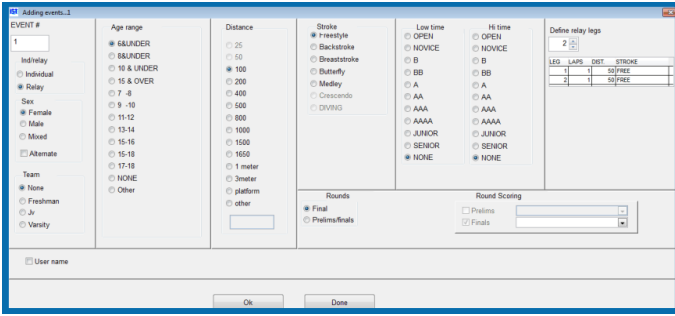

More features of MEETWARE®3 . . .

Create your own event lists for any type of meet: Age Group, High School, College, Freshman/JV/Varsity & Prelim/Semi/Final.

Design a point system to fit your meet: Dual, Multiple Dual, Triangle, Prelim/Semi/Finals, Timed Final, Pentathlon, Invitational, Freshman/JV/Varsity.