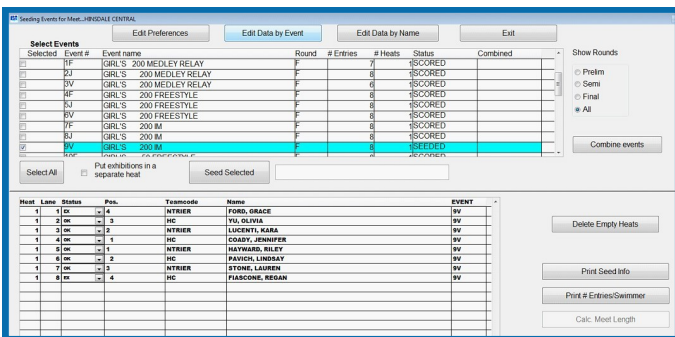

Primary: START 1 2 3 4 5 6 7 8

Backup: START 1 2 3 4 5 6 7 8

< 19 OR > 60 Second split

Near end backup

Combine **MEETWARE® 3** with an Alphanumeric Scoreboard to scroll event information, display swimmer's team code and name, all splits, finish time and place. Diving display includes dive round, current diver's name, team, current score, DD, judges' awards and score for the new dive, new total score, diver's place after last complete round, and current high score. Use **MEETWARE® 3's** Message Software to create and save messages to display information or sell ads. Add **WORKWARE** Workout Manager and **POLOWARE** Game Software to the same computer and get maximum use from your **SWIMWARE** Scoreboard. See our web site at www.istime.com for a software demo, or call 800/835-2611 for a detailed quotation to suit your team's needs.

Design a point system to fit your meet: Dual, Multiple Dual, Triangle, Prelim/Semi/Finals, Timed Final, Pentathlon, Invitational, Freshman/JV/Varsity.

Set up seeding parameters specific to your meet. Select to seed by Position, Times/Points or Random. Seed the meet as Dual, Multiple Dual, Triangle, Timed Finals, Circle Seed, Pentathlon, Round Robin, Random or Invitational.

Enter athletes event by event, or select an athlete's name and enter them in all their events at once. Pop-up screen for relay entry allows you to see all athletes entered, plus alternates.

When entries are complete, seed selected or all events with one click. Seeds diving as well as swimming events. Then you're ready to time the meet. Network terminals for real-time deck seeding and off-line scoring while the meet continues to run. Each meet's result data is stored in a data base, easily accessible for reports of all kinds. Exchange entry and result data with other team management software .