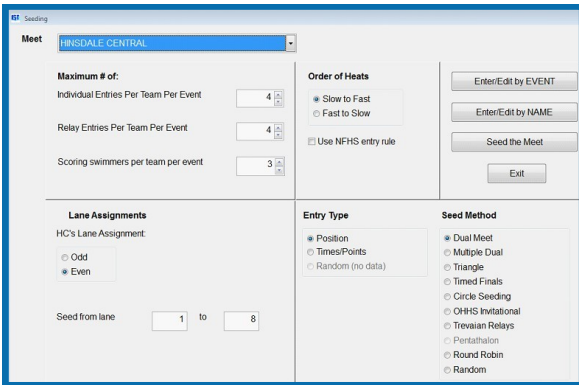

Primary: START 1 2 3 4 5 6 7 8

Backup: START 1 2 3 4 5 6 7 8

< 19 OR > 60 Second split

Near end backup

Combine **MEETWARE® 3** with an Alphanumeric Scoreboard to scroll event information, display swimmer's team code and name, all splits, finish time and place. Diving display includes dive round, current diver's name, team, current score, DD, judges' awards and score for the new dive, new total score, diver's place after last complete round, and current high score. Use **MEETWARE® 3's** Message Software to create and save messages to display information or sell ads. Add **WORKWARE** Workout Manager and **POLOWARE** Game Software to the same computer and get maximum use from your **SWIMWARE** Scoreboard. See our web site at www.istime.com for a software demo, or call 800/835-2611 for a detailed quotation to suit your team's needs.

Design a point system to fit your meet: Dual, Multiple Dual, Triangle, Prelim/Semi/Finals, Timed Final, Pentathlon, Invitational, Freshman/JV/Varsity.

Set up seeding parameters specific to your meet. Select to seed by Position, Times/Points or Random. Seed the meet as Dual, Multiple Dual, Triangle, Timed Finals, Circle Seed, Pentathlon, Round Robin, Random or Invitational.

Enter athletes event by event, or select an athlete's name and enter them in all their events at once. Pop-up screen for relay entry allows you to see all athletes entered, plus alternates.

When entries are complete, seed selected or all events with one click. Seeds diving as well as swimming events. Then you're ready to time the meet. Network terminals for real-time deck seeding and off-line scoring while the meet continues to run. Each meet's result data is stored in a data base, easily accessible for reports of all kinds. Exchange entry and result data with other team management software .