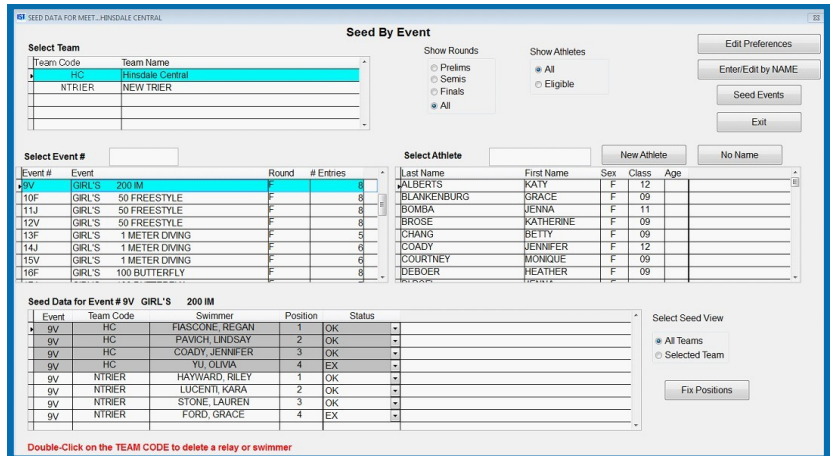

When entries are complete, seed selected or all events with one click. Seeds diving as well as swimming events. Then you're ready to time the meet. Network terminals for real-time deck seeding and off-line scoring while the meet continues to run. Each meet's result data is stored in a data base, easily accessible for reports of all kinds. Exchange entry and result data with other team management software .