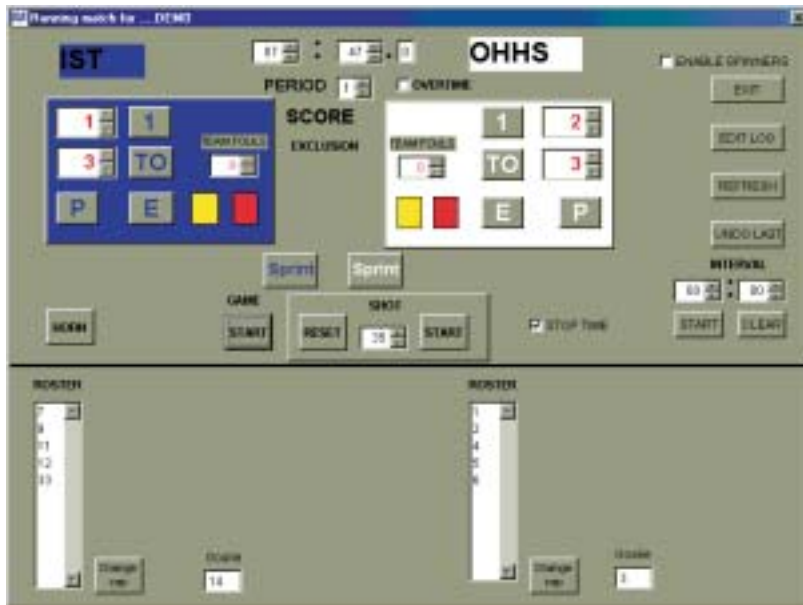

POLOWARE

A versatile, affordable Water Polo Scoring System

- Modular components
- Buy only as much as needed
- Easy to use software
- Runs on your PC
- Deck shot & game clocks
- Use with IST or other scoreboards
- 5-Year warranty

IST's modular system means you only buy what you can afford now, then add components as funds become available. Versatility is the key--use a computer you already have. Shot and game clocks can be used as pace clocks.

System Components

POLOWARE Software Turns your IBM-Compatible PC into a water polo game console. Maintains team rosters with class and cap number. Set up matches, and players from selected teams are automatically entered. Runs and displays game, shot and eject clocks. Keeps team scores, records points by player, tracks up to 4 ejects at once. Prints match history.

SWIMWARE Scoreboards For the ultimate display of game information, add a 6, 8 or 10 lane SWIMWARE Scoreboard with scrolling message line. Displays game, shot and eject clocks, quarter, team score, name and cap number of last player to score. Use the message line to sell ads during the match. POLOWARE is also compatible with other vendors' scoreboards.