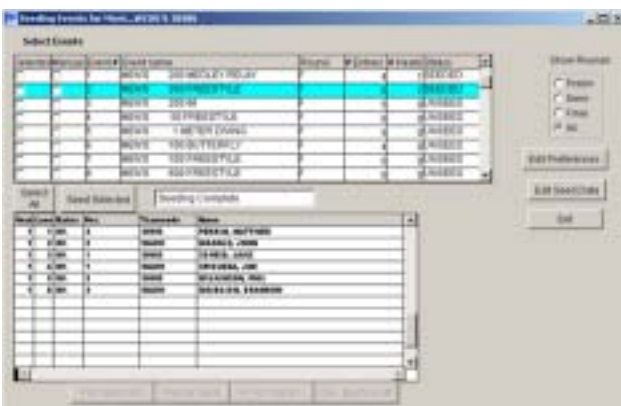

Combine **MEETWARE** with a **SWIMWARE** Alphanumeric Scoreboard to scroll event information, display swimmer's team code and name, all splits, finish time and place. Diving display includes dive round, current diver's name, team, current score, DD, judges' awards and score for the new dive, new total score, diver's place after last complete round, and current high score. Use **MEETWARE's** Message Software to create and save messages to display information or sell ads. Add **WORKWARE** Workout Manager and **POLOWARE** Game Software to the same computer and get maximum use from your **SWIMWARE** Scoreboard. See our web site at www.istime.com for a software demo, or call 800/835-2611 for a detailed quotation to suit your team's needs.

Design a point system to fit your meet: Dual, Multiple Dual, Triangle, Prelim/Semi/Finals, Timed Final, Pentathlon, Invitational, Freshman/JV/Varsity.

Set up seeding parameters specific to your meet. Select to seed by Position, Times/Points or Random. Seed the meet as Dual, Multiple Dual, Triangle, Timed Finals, Circle Seed, Pentathlon, Round Robin, Random or Invitational.

Enter your athletes event by event, or select an athlete's name and enter them in all their events at once. Pop-up screen for relay entry allows you to see all athletes entered, plus alternates.

When entries are complete, seed selected or all events with one click. Seeds diving as well as swimming events. Then you're ready to time the meet. Network terminals for real-time deck seeding and off-line scoring while the meet continues to run. Each meet's result data is stored in the same data base, easily accessible for reports of all kinds. Exchange entry and result data with other software compatible with USA Swimming's SDIF.