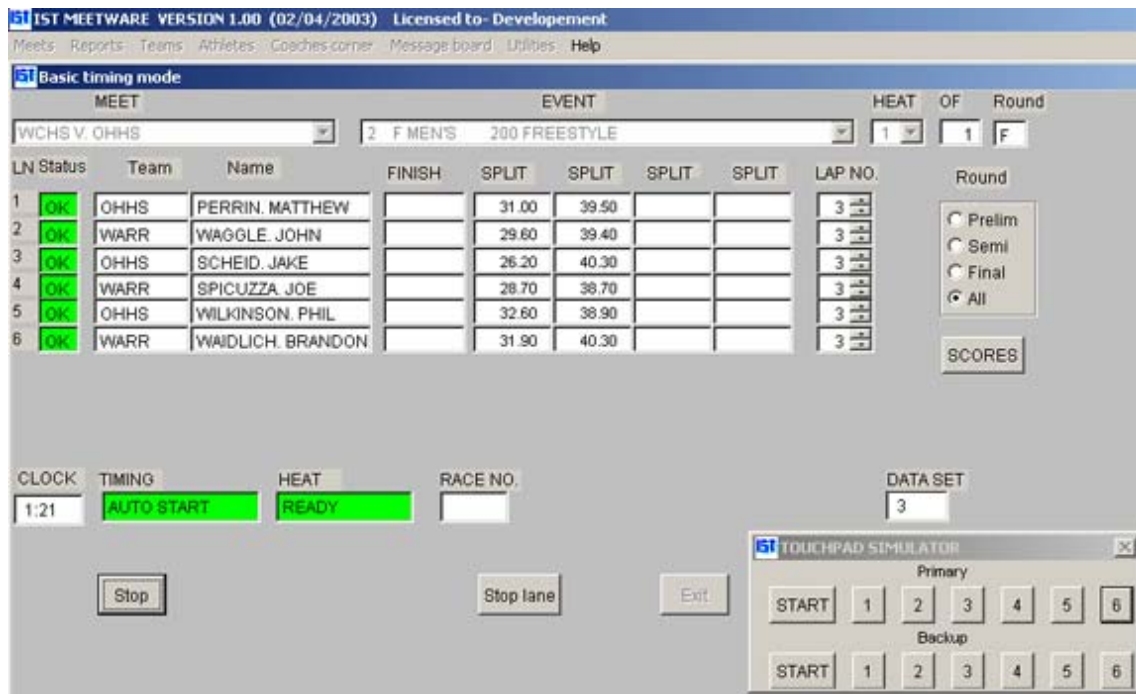

MEETWARE *for Windows*

MEETWARE Software turns your IBM-compatible computer into a fully integrated timing, meet and team management system. **MEETWARE** runs everything from a quick summer league dual meet to a 3 day age-group invitational with ease. **MEETWARE** is unique in offering a package that allows you to create meet structures, time meets and maintain athlete histories *in one program on one computer*. Network additional terminals to do real-time deck seeding and off-line scoring, so big meets really fly!

Combine **MEETWARE** with a **SWIMWARE** Alphanumeric Scoreboard to scroll event information, display swimmer's team code and name, all splits, finish time and place. Diving display includes dive round, current diver's name, team, current score, DD, judges' awards and score for the new dive, new total score, diver's place after last complete round, and current high score. Use **MEETWARE's** Message Software to create and save messages to display information or sell ads. Add **WORKWARE** Workout Manager and **POLOWARE** Game Software to the same computer and get maximum use from your **SWIMWARE** Scoreboard. See our web site at www.istime.com for a software demo, or call 800/835-2611 for a detailed quotation to suit your team's needs.

Design a point system to fit your meet: Dual, Multiple Dual, Triangle, Prelim/Semi/Finals, Timed Final, Pentathlon, Invitational, Freshman/JV/Varsity.

Set up seeding parameters specific to your meet. Select to seed by Position, Times/Points or Random. Seed the meet as Dual, Multiple Dual, Triangle, Timed Finals, Circle Seed, Pentathlon, Round Robin, Random or Invitational.